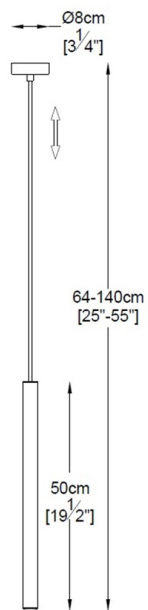

ZUMALINE

Lampa wisząca LOYA P0461-01A-K4K4

Producent code: 003064-008383
Materials: metal
Model: LOYA
Light source type: built-in LED
Colour: gold
Energy Class: A+
Max power [W]: 5
Type of protection [IP]: 20
Tension [V]: 230
Lumens: 450
Kelvins: 3000
Height [cm]: 140
Diameter [cm]: 3,2